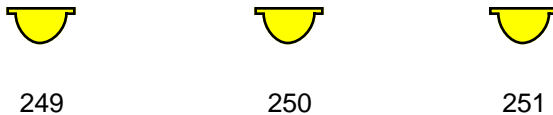

General House Lights

Note:

These fixtures are on a separate DMX output so they must be set to Universe 2 (B on the console)

WAMS Cafeteria Light Plot