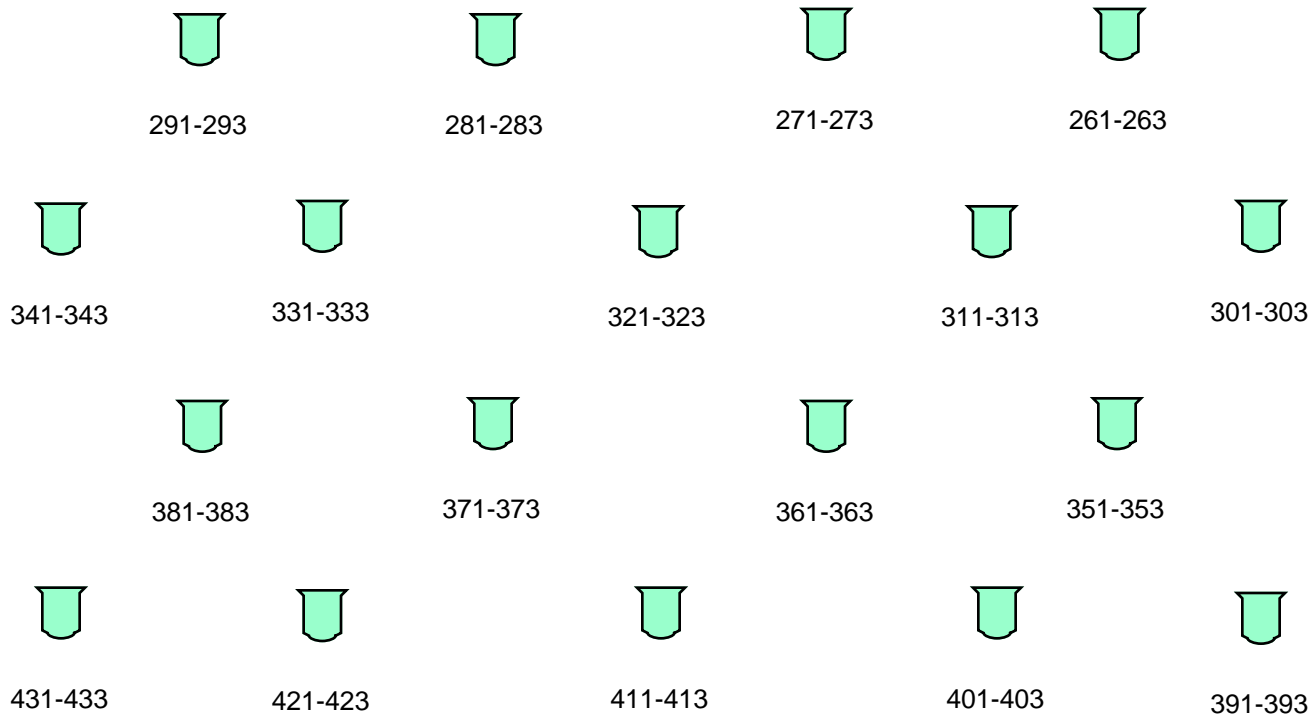

# Selador D40 Set To RGB Mode

# General House Lights

Note:

These fixtures are on a separate DMX output so they must be set to Universe 2 (B on the console)

# WAMS Cafeteria Light Plot